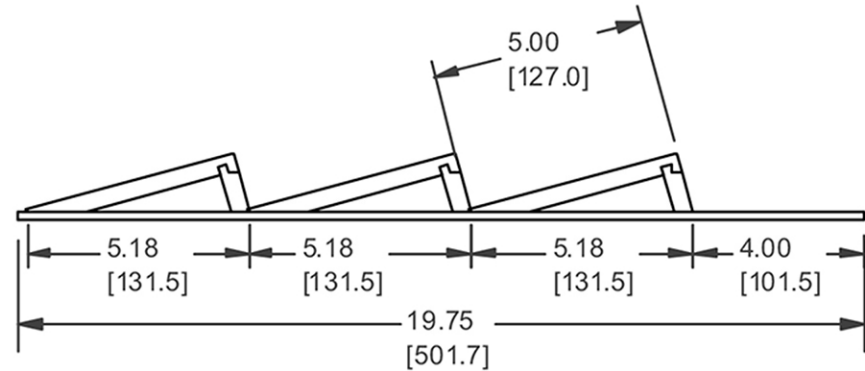

4SDI SERIES

WOOD SPICE DRAWER INSERT

Keep spices conveniently stored in a drawer by the stove with Rev-A-Shelf's Wood Classic Spice Drawer Insert. With a tiered configuration for total organization and easy access, the maple hardwood spice drawer inserts are coated with a UV-Cured clear finish that ensures a suitable match to any cabinet. The 4SDI Series can be customized to fit various drawer sizes up to a Base 24".

4SDI-18 - Width is 16" (No Minimum Trim)

4SDI-24 - Width is 22" (No Minimum Trim)

PRODUCT #'s DESCRIPTION

PRODUCT DIMENSIONS

FINISH

Wood Spice Tray

PRODUCT #'s	DESCRIPTION	PRODUCT DIMENSIONS	FINISH
4SDI-18	Base 18 or smaller Spice Drawer Insert	16" (406 mm)W x 19¾" (502 mm)D x 1½"(38 mm)H	Wood
4SDI-24	Base 24 or smaller Spice Drawer Insert	22" (559 mm)W x 19¾" (502 mm)D x 1½"(38 mm)H	Wood

CONTAINS:

Spice Drawer Insert that can be customized for various drawer sizes. Shown with 5" Spice Bottles. Min. Interior Height = 3¼" for 5" bottles.