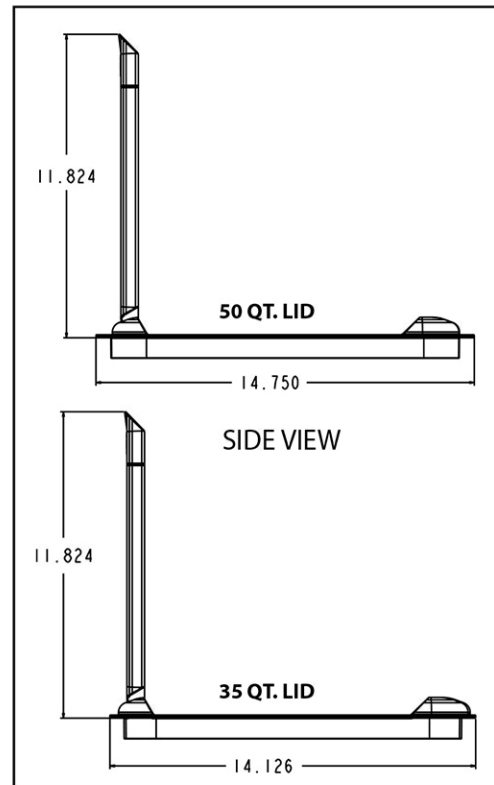

Lids Sold Separately

Rev-A-Shelf is now offering flip-up lids for our most popular waste containers. They are available for 35 Qt. and 50 Qt. containers and come in a variety of colors.

FITS ALL 35 AND 50 QT. WASTE CONTAINERS

IMPORTANT NOTE: These lids will add to the height of our waste containers. We recommend adding 1" to the height of the product you are using. Be sure to take this dimension into account when measuring your cabinet.

- WHITE
- METALLIC SILVER

PRODUCT #'s	DESCRIPTION	FINISH
Waste Container Lids		
RV-35-LID-1	35 Qt. Waste Container Lid - White	Polymer
RV-35-LID-17-1	35 Qt. Waste Container Lid - Metallic Silver	Polymer
RV-50-LID-1	50 Qt. Waste Container Lid - White	Polymer
RV-50-LID-17-1	50 Qt. Waste Container Lid - Metallic Silver	Polymer