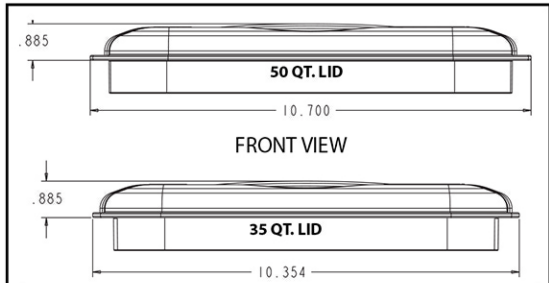

Lids Sold Separately

Rev-A-Shelf is now offering flip-up lids for our most popular waste containers. They are available for 35 Qt. and 50 Qt. containers and come in a variety of colors.

FITS ALL 35 AND 50 QT. WASTE CONTAINERS

IMPORTANT NOTE: These lids will add to the height of our waste containers. We recommend adding 1" to the height of the product you are using. Be sure to take this dimension into account when measuring your cabinet.