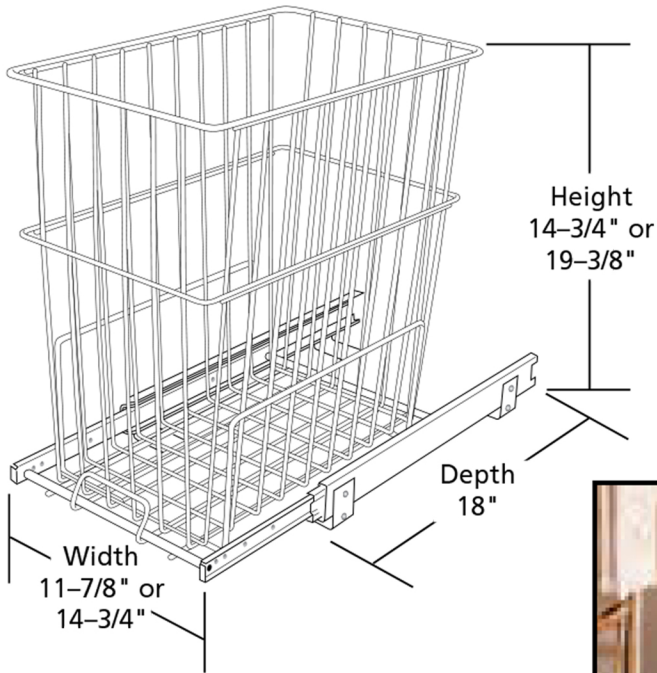

HRV SERIES

PULLOUT WIRE HAMPERS

Another option for storing dirty clothes, the Pullout Wire Hamper is available in four sizes and is easily removable for transport to the laundry room. The HRV Series features full-extension slides and installs easily with just four screws.

PRODUCT #s	DESCRIPTION	PRODUCT DIMENSIONS	FINISH
Pullout Wire Hamper			
HRV-1215 S	Wire Hamper	11 ⁷ / ₈ " (302 mm)W x 18" (508 mm)D x 14 ³ / ₄ " (375 mm)H	White Wire
HRV-1220 S	Wire Hamper	11 ⁷ / ₈ " (302 mm)W x 18" (508 mm)D x 19 ³ / ₈ " (492 mm)H	White Wire
HRV-1515 S	Wire Hamper	14 ³ / ₄ " (375 mm)W x 18" (508 mm)D x 14 ³ / ₄ " (375 mm)H	White Wire
HRV-1520 S	Wire Hamper	14 ³ / ₄ " (375 mm)W x 18" (508 mm)D x 19 ³ / ₈ " (492 mm)H	White Wire

CONTAINS: (1) Wire basket with frame, full-extension slides and 4 screws