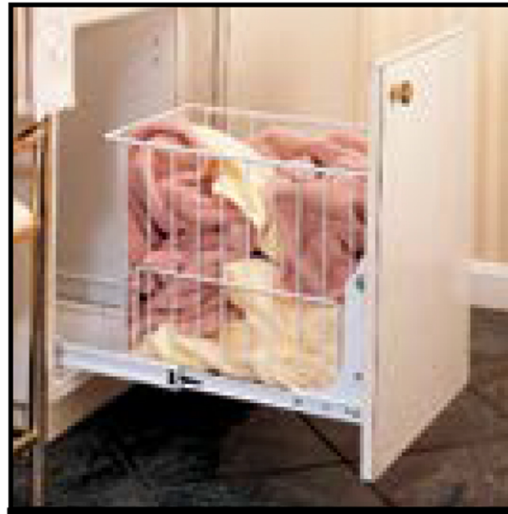

HRV SERIES

PULLOUT WIRE HAMPERS

Another option for storing dirty clothes, the Pullout Wire Hamper is available in four sizes and is easily removable for transport to the laundry room. The HRV Series features full-extension slides and installs easily with just four screws.

PRODUCT #s	DESCRIPTION	PRODUCT DIMENSIONS	FINISH
Pullout Wire Hamper			
HRV-1215 S	Wire Hamper	11 ⁷ / ₈ " (302 mm)W x 18" (508 mm)D x 14 ³ / ₄ " (375 mm)H	White Wire
HRV-1220 S	Wire Hamper	11 ⁷ / ₈ " (302 mm)W x 18" (508 mm)D x 19 ³ / ₈ " (492 mm)H	White Wire
HRV-1515 S	Wire Hamper	14 ³ / ₄ " (375 mm)W x 18" (508 mm)D x 14 ³ / ₄ " (375 mm)H	White Wire
HRV-1520 S	Wire Hamper	14 ³ / ₄ " (375 mm)W x 18" (508 mm)D x 19 ³ / ₈ " (492 mm)H	White Wire

CONTAINS: (1) Wire basket with frame, full-extension slides and 4 screws