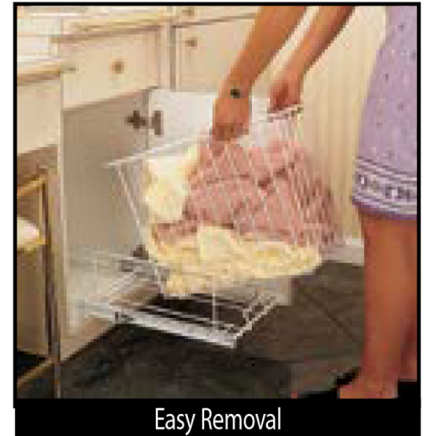

HRV SERIES

PULLOUT WIRE HAMPERS

Another option for storing dirty clothes, the Pullout Wire Hamper is available in four sizes and is easily removable for transport to the laundry room. The HRV Series features full-extension slides and installs easily with just four screws.