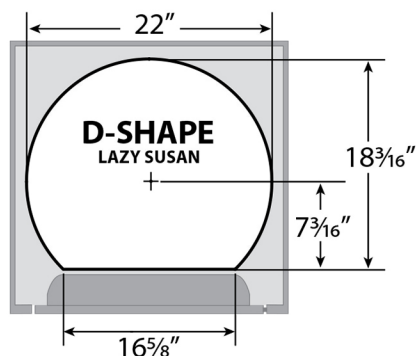

4265 SERIES

Our 22" D-Shape Wood Lazy Susan also comes in a five shelf set designed for pantry/ tall cabinet applications. These durable wood shelves are made from a 5/8" thick high-density multi-ply shelf with a 1" high solid wood rim and is protected with a UV-cured clear coat finish.

The 4235 Series Wood Storage Trays are ideal for any of your storage needs. The 11", 14" and 20" width trays feature a sleek design constructed of beautiful maple with chrome accents. The door storage trays are easy to install on 26" or 58" standards with standard clips (sold separately).

Three Sizes Available
11", 14" and 20"
(Shown with optional
standard and clips
6232-58-4528-52)

PRODUCT #'s	DESCRIPTION	PRODUCT DIMENSIONS	FINISH
5 Shelf D-Shape Pantry Sets and Hardware, Independent Rotating			
4265-22-52	5 Shelf D-Shape Set	22" (560 mm) Diameter	Wood
Door Storage Trays			
4235-14-5	14" Wood Door Storage Tray w/Screw In Clips	13 3/4" (349 mm) W x 4 1/4" (108 mm) D x 3 3/8" (91 mm) H	Wood
4235-20-5	20" Wood Door Storage Tray w/Screw In Clips	19 3/4" (502 mm) W x 4 1/4" (108 mm) D x 3 3/8" (91 mm) H	Wood
Hardware			
6232-26-4528-52	Pair Aluminum Standards & 4 Clips	26" (1473 mm) L	Bright Aluminum
6232-58-4528-52	Pair Aluminum Standards & 10 Clips	58" (1473 mm) L	Bright Aluminum

4265 SERIES CONTAINS:

(5) shelves, w/ (5) positioning base assemblies and telescoping shaft to accommodate 56"-62" (1423-1575 mm) Inner Cabinet Height. 1" (26 mm) diameter shaft system.