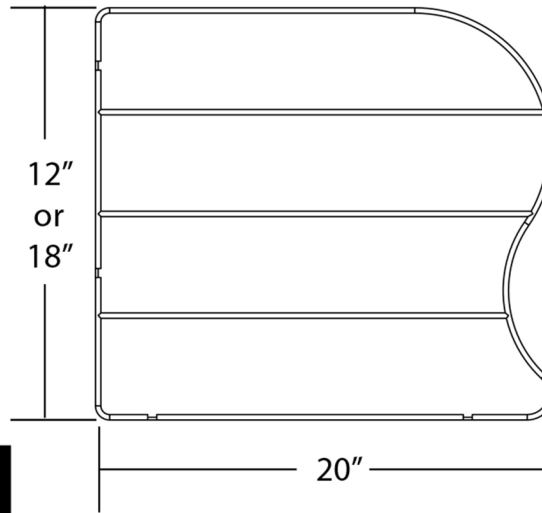

LD SERIES

CHROME TRAY DIVIDER

These wire tray dividers are perfect for organizing baking sheets, serving dishes, and more! They are available in 12" and 18" heights, both in 20" depth. They feature a beautiful chrome finish and the dividers screw directly into cabinet back and bottom.

**Great for Wall Cabinets
or above a stove!**

PRODUCT #s	DESCRIPTION	PRODUCT DIMENSIONS	FINISH
------------	-------------	--------------------	--------

Chrome Tray Divider

LD-597-12CR-1	12" LD Chrome Tray Divider	See Chart	Chrome
LD-597-18CR-1	18" LD Chrome Tray Divider	See Chart	Chrome