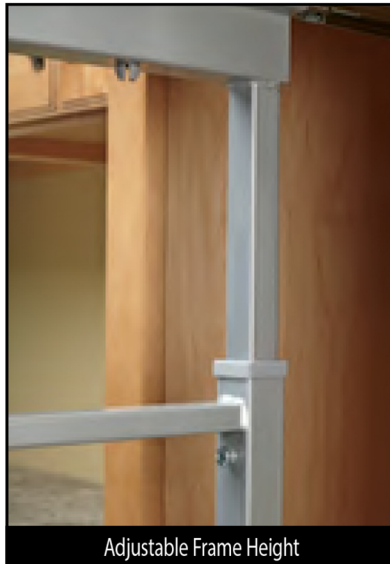

Enhance functionality and preserve a stylish image with the Chrome Pullout Pantry. The 5700 Series is available in a variety of sizes and glides quietly on 250 lb. rated slide system. This Premiere accessory features micro-adjustment door mounting brackets and top and bottom slide covers for a finished look. The chrome pullout pantries are kit packaged with frame, baskets and door mounting brackets in one carton.

Upper Soft-Close Slide

Adjustable Frame Height

Lower Soft-Close Slide

Adjustable Door Mount Brackets