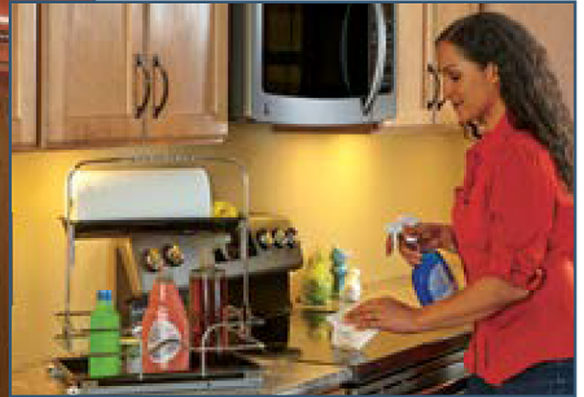

Cleaning just got easier with the Under Sink Caddy. Now you can store multiple cleaning items in one place and carry them with you with the removable caddy. The unique handle adjusts to accommodate plumbing fixtures and the reversible/removable top tray is ideal for paper towel or sponge storage.

Removable caddy allows you to take cleaning items with you and the added bottom bumpers provide stability and protect surfaces from marring.

Adjustable handle that slides horizontally and a reversible/removable top tray to accommodate plumbing fixtures